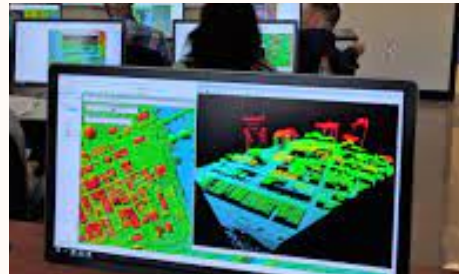

গড়গাঁও মহাবিদ্যালয় GARGAON COLLEGE

Well-Equipped GIS Laboratory

About the Program

The Department of Geography has a well-equipped GIS Laboratory supported by eight computers with the required software installed. This facility is mainly established to provide recent advances in this field of GIS. The GIS Laboratory was developed and functionally inaugurated on April 22, 2022, by Dr. Sabyasachi Mahanta, Principal of Gargaon College, in the presence of Dr. Bimal Borah, Retired Principal, J.B. College, and Jorhat, Assam. The basic Purpose of this laboratory is to provide hands-on exercises in GIS, Remote sensing, and GPS to fulfil the practical requirements of students in the department of geography at Gargaon College.

Photograph of the Facility: